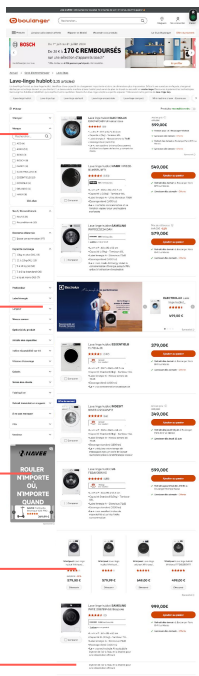

TBC -
Subject to
approval

LINE 0
Top natif

LINE 4
Billboard & Sword (category)
SP (search)

Left Gutter (Desktop only)
Totem

LINE 8
SP (category)

Bottom line
SP (category)

PDP

Bottom line
SP (PDP)