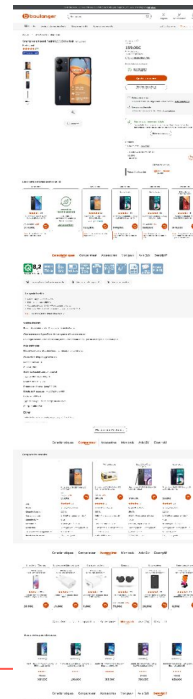

TBC -
Subject to
approval

LINE 0
Top natif

LINE 4
Billboard & Sword (category)
SP (search)

Left Gutter (Desktop only)
Totem

LINE 8
SP (category)

Bottom line
SP (category)

PDP

Bottom line
SP (PDP)

Formats : Display

Technical Specifications

Technical Specifications

Billboard Display

Desktop et mobile (site mobile et app)

We need :

- Image: 16:9 ratio, 640x360px, 150kb, jpeg/png/jpg
- List of sponsored products:
 - between 1 and 5 products
- Option: URL redirection