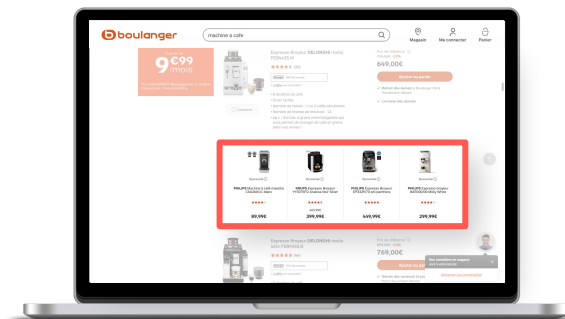

SP

Technical Specifications

SP guidelines

Sponsored products will be available :

- On category page and search page :
 - Line 4
 - Line 8
 - Footer
- On products page: footer

Creative
advertising
services

An integrated advertising creative offering