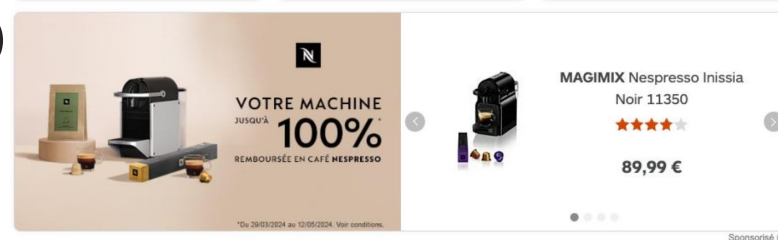

Technical Specifications

Billboard Display

Desktop et mobile (site mobile et app)

We need :

- Image: 16:9 ratio, 640x360px, 150kb, jpeg/png/jpg
- List of sponsored products:
  - between 1 and 5 products
- Option: URL redirection

Illustration

Technical requirements

- Category and online search 3.5