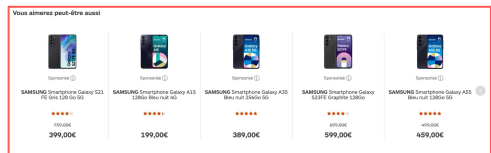

Pages & formats (Desktop , Mobile & APP)

PLP/SRP

TBC -
Subject to
approval

LINE 0
Top natif

LINE 4
Billboard & Sword (category)
SP (search)

Left Gutter (Desktop only)
Totem

LINE 8
SP (category)

Bottom line
SP (category)

PDP

Bottom line
SP (PDP)