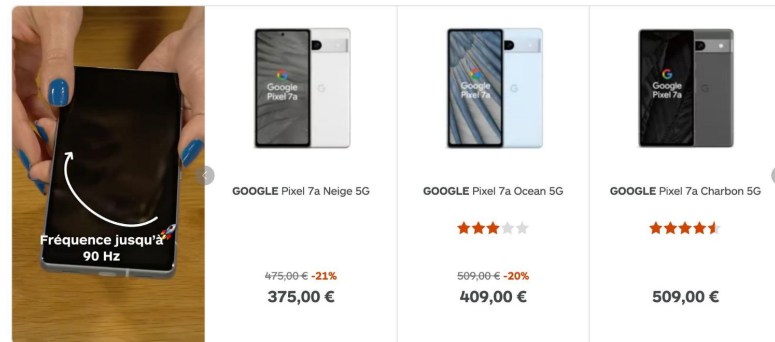

Technical Specifications

Sword Video

Desktop & Mobile

We need :

- One Video: 9:16, mp4, 50 Mb max
- List of sponsored products:
  - between 3 and 5 products
- Please note: no redirection possible

The file will be compressed without affecting the quality of the Video

Illustration

Sponsorisé ©

Technical requirements

- Category and online search 3.5